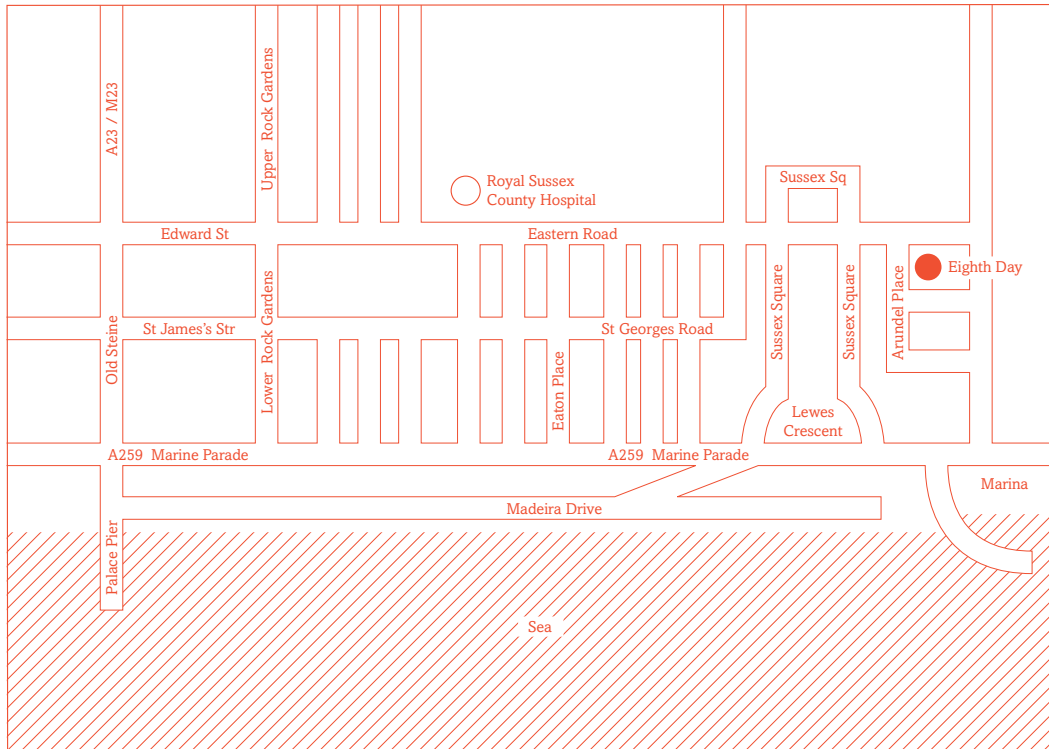

Eighth Day

Eighth Day Design
40 Arundel Place
Brighton BN2 1GD

01273 623088
info@8dd.co.uk

www.8dd.co.uk

Directions

We are located at the top of Arundel Place (not the bottom as indicated by some sat navs). Our office is in the same building as Jonathan Rolls Estate Agents that is on the corner of Eastern Road and Arundel Place. We are the black door on the side of the building - top buzzer.

Parking

There is some pay and display parking along Eastern Road and Sussex Square. Alternatively, there is facility to park for longer along the seafront.